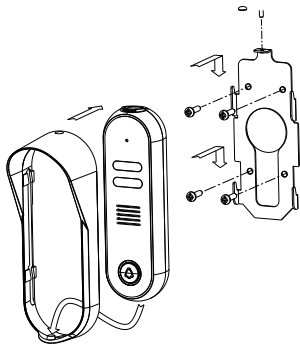

Contents

1. Part Names
2. Wiring and Installation
3. Package Contents
4. Specification

1. Part Names

No.	Contents	No.	Contents
1	MIC	6	Reset button (Press the button for 5 sec, You can initialize status of Camera)
2	LED&CDS	7	Contact Port (Door Release)
3	Camera		
4	Speaker	8	PoE
5	Call button		

2. Wiring and Installation

- ① Fix a bracket on a wall with screws
- ② Connect UTP and Door release cable on the back side of a door camera
- ③ Tighten a screw at the rear side of camera. ***Overtightening may cause the O-ring to break.**
- ④ Put a Door camera unit into a wall bracket.
- ⑤ Tighten a screw at the top side of a door camera.

3. Package Contents

PRODUCT

ANGLE B/K

WALL B/K

MANUAL

(T)4 × 15mm WALL BRACKET SCREW

(M)3 × 6mm MONITOR SCREW

4. Specification

Spec / Model	CIOT-D20P
Wiring	UTP (CAT.5e)
Voltage	INPUT : PoE DC 36V ~ 54V
Power Consumption	Standby :3W , Max :10W
Transmission	Audio : VoIP(SIP Standard)
Wiring & Distance	UTP (CAT.5e) Standard 70m
Temperature	-10°C ~ +40°C
Video	H.264
Mount Type	Surface
Angle	90°
OS	Linux
Fixel	2Mega Pixel FHD
Certification	IP67
Dimension (mm)	59(W) X 164(H) X 42.1(D)