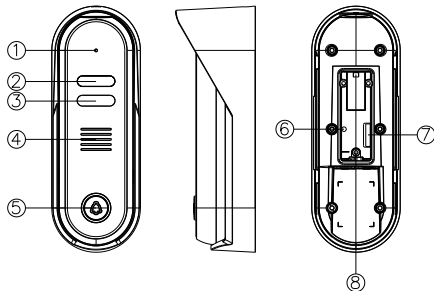

Contents

1. Part Names
2. Wiring and Installation
3. Package Contents
4. Specification

1. Part Names

No.	Contents	No.	Contents
1	MIC	6	Reset button (Press the button for 5 sec, You can initialize status of Camera)
2	LED&CDS	7	Contact Port (Door Release)
3	Camera		
4	Speaker	8	PoE
5	Call button		

2. Wiring and Installation

- ① Fix a bracket on a wall with screws
- ② Connect UTP and Door release cable on the back side of a door camera
- ③ Tighten a screw at the rear side of camera. ***Overtightening may cause the O-ring to break.**
- ④ Put a Door camera unit into a wall bracket.
- ⑤ Tighten a screw at the top side of a door camera.

3. Package Contents

PRODUCT

ANGLE B/K

WALL B/K

MANUAL

(T)4 × 15mm WALL BRACKET SCREW

(M)3 × 6mm MONITOR SCREW

4. Specification

Spec / Model	CIOT-D20P
Wiring	UTP (CAT.5e)
Voltage	INPUT : PoE DC 36V ~ 54V
Power Consumption	Standby :3W , Max :10W
Transmission	Audio : VoIP(SIP Standard)
Wiring & Distance	UTP (CAT.5e) Standard 70m
Temperature	-10°C ~ +40°C
Video	H.264
Mount Type	Surface
Angle	90°
OS	Linux
Fixel	2Mega Pixel FHD
Certification	IP67
Dimension (mm)	59(W) X 164(H) X 42.1(D)