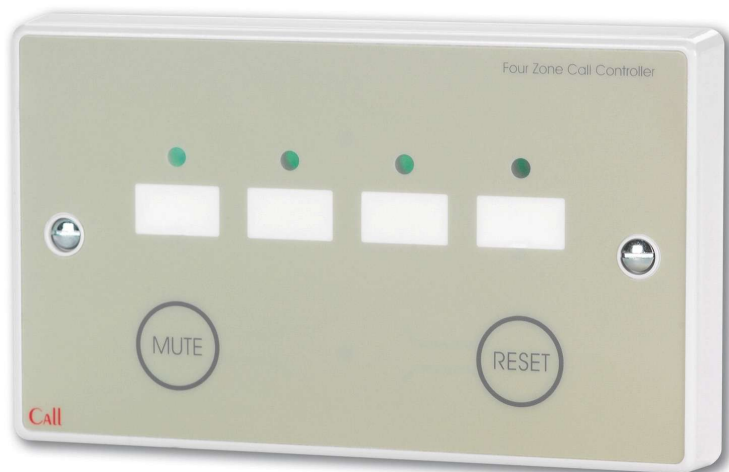

Four Zone Call Controller (requires NC930 12V 250mA PSU)

Part No. **NC944**

Overview

- An attractively-designed four zone call controller c/w mute and reset buttons.
- Fully compatible with C-TEC's entire range of 800 Series Call System components.
- Capable of indicating standard (constant tone) and emergency (intermittent tone) calls.
- Requires a separate NC930 12V 250mA PSU.
- Includes four zonal alarm LEDs, RESET and MUTE buttons.
- Two open collector outputs (Emergency and Aux Out).
- Up to two NC944s can be connected to one NC930 PSU to create a mini-call system of up to 8 zones.
- Mounts on a standard 25mm UK double gang back box.

More Information

Technical Specifications

Mains supply	Requires a separate NC930 12V 250mA PSU.
Quiescent current	0mA (none).
Max battery size and type	Optional NC941B battery back up kit available for use with the NC930 12V 250mA PSU.
Alarm current	Determined by the number/type of field devices connected to the call controller/system.
Open collector outputs	EMERG OUT (goes to 0V on any active Emergency call to drive external indicators such as overdoor lights/sounders). Max. sink current 20mA); 4 x AUX OUT (go +12V steady when the relevant zone is in
Indicators	4 x red Zonal Alarm LEDs (lit steady for a Standard call, pulse for an Emergency call); Internal buzzer (on steady for any Standard call, intermittent for any Emergency call).
Controls	Disable Mute; Disable Reset.
Call acknowledgement functionality	No. If required use an NC910 or NC920 10 or 20 Zone Call Controller instead.
Product dimensions (mm)	146 W x 87 H x 21 D mm. Mounts on a standard 25mm UK double gang back box.
Construction & finish	Plastic.
IP Rating	IP41.
Weight	128g.
Operating conditions/temperature	-5°C to +40°C. Max. relative humidity 95% non-condensing.

Notes

If a standard call and emergency call are both present on different zones and both of these zones have their respective AUX OUT enable links fitted, the AUX OUT terminal goes to +12V steady and wil